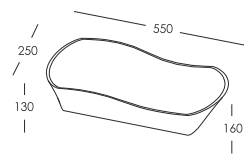

aura™

AMIDA

DESIGNED BY CLIENT*

* Alexey Dubakin, entrepreneur, Moscow, Russia.