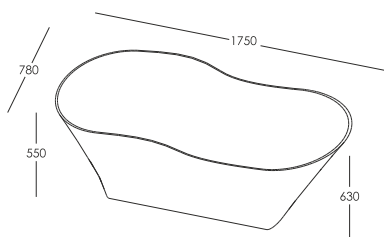

aura™

AMIDA

DESIGNED BY CLIENT*

* Alexey Dubakin, entrepreneur, Moscow, Russia.